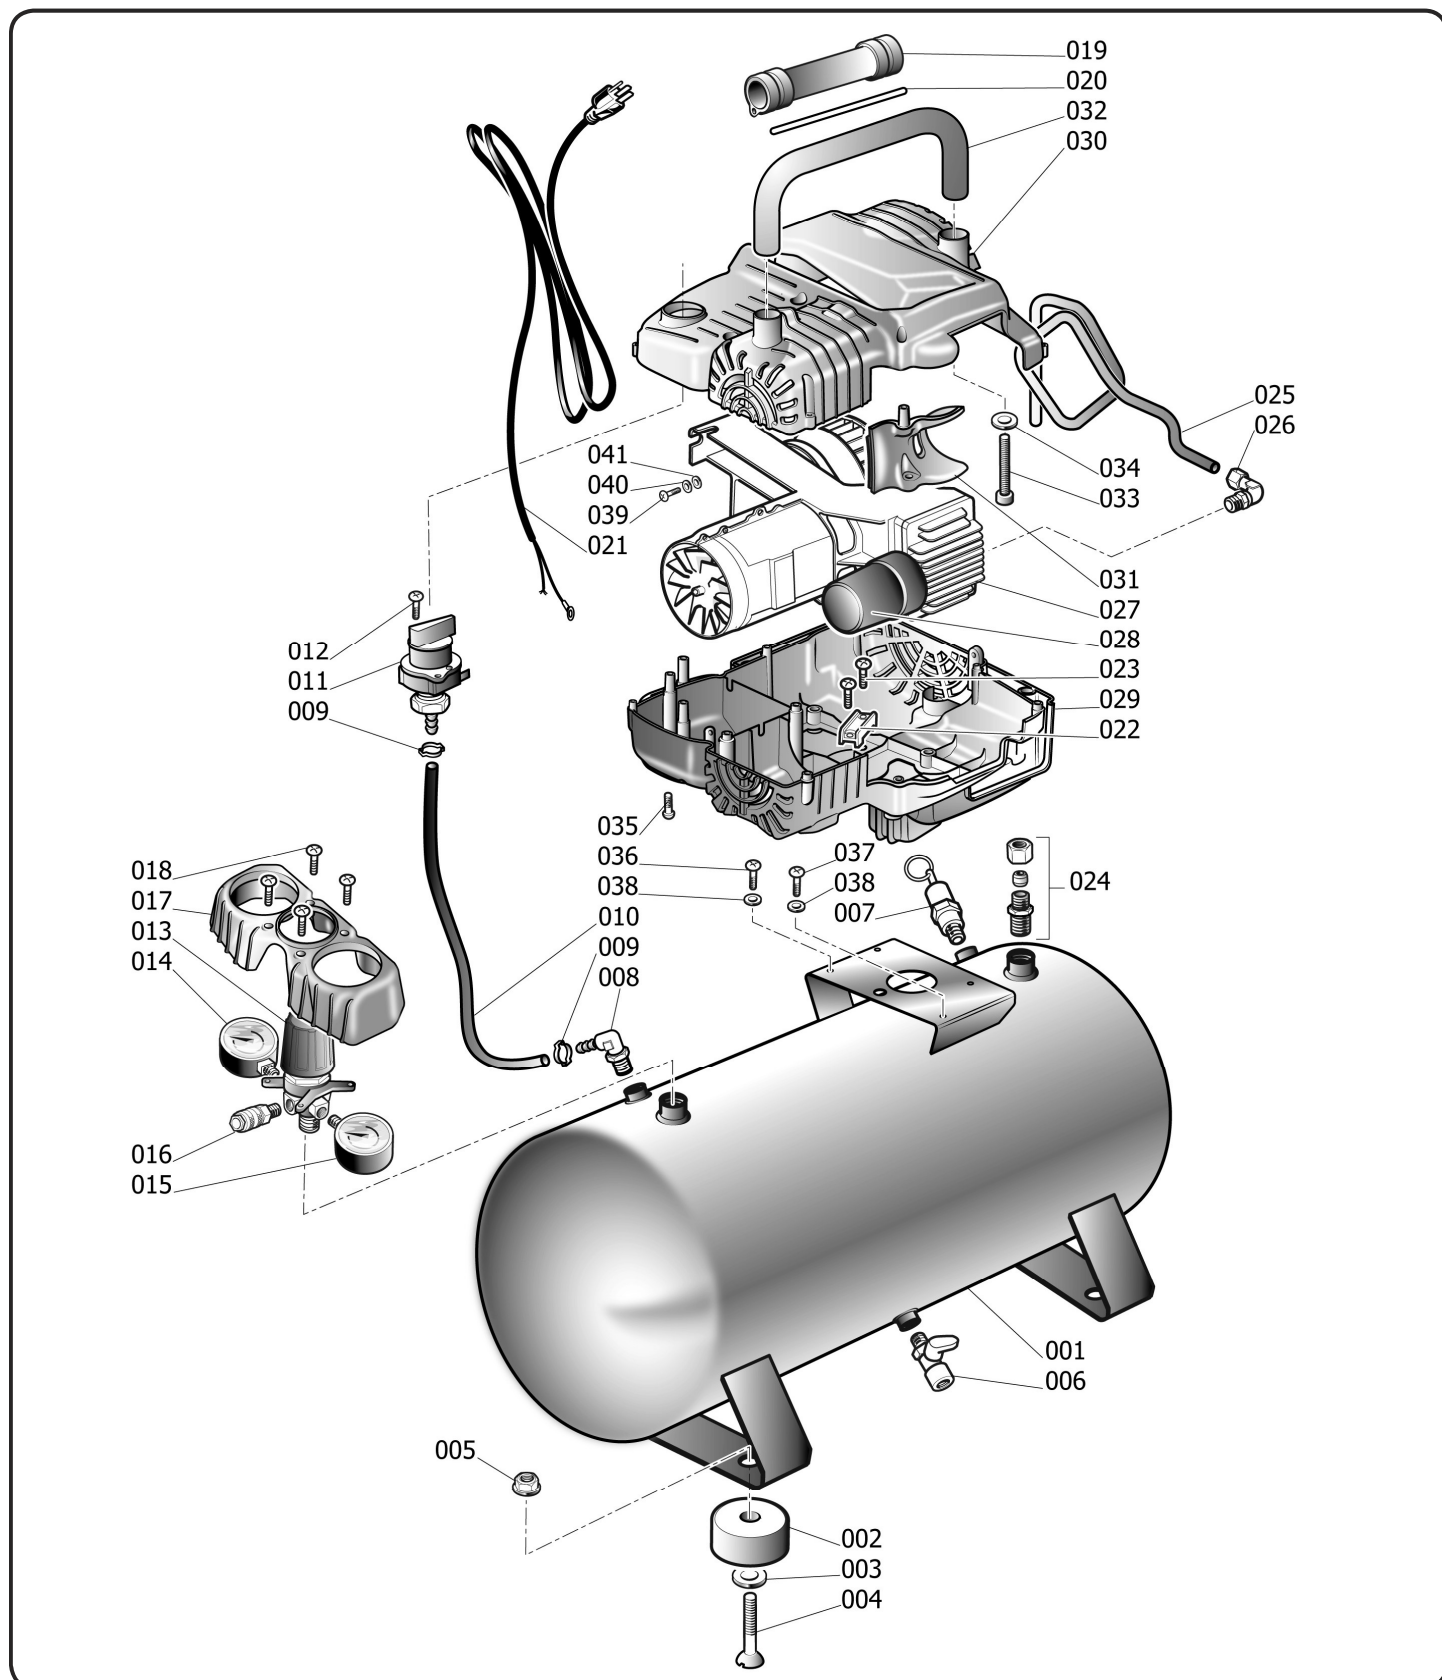

REPLACEMENT PARTS LIST

PARTS DIAGRAM – AIR COMPRESSOR

REPLACEMENT PARTS LIST

AIR COMPRESSOR PARTS LIST – MODEL NO. F30L197N

The model number will be found on a plate attached to air tank. Always mention the model number in all correspondence regarding your PORTABLE AIR COMPRESSOR or when ordering replacement parts.

KEY NO.	CODE	DESCRIPTION	QTY
001	9413524035	AIR VESSEL.....	1
002	9038929	FOOT.....	4
003	9131654	WASHER 6X12X1,5.....	4
004	9101244	SCREW TCEI M6X20.....	4
005	9122451	LOCKNUT M6.....	4
006	9047062	DRAINING VALVE.....	1
007	9049115	SAFETY VALVE.....	1
008	9417395	FITTING BARB.....	1
009	B_CAC12061	CLAMP.....	2
010	9045670	RUBBER HOSE.....	0.8 ft.
011	9063276	PRESSURE (ON/OFF) SWITCH.....	1
012	9412472	SCREW 4.2X19 (PARKER).....	2
013	9051219	PRESSURE REDUCER.....	1
014	9052155	GAUGE 2".....	1
015	9052110	GAUGE 2".....	1
016	9047086	QUICK COUPLING.....	1
017	9069035	CONTROL PANEL.....	1
018	9104024	SCREW TBEI 5X16.....	4
019	9069060	HANDLE GRIP.....	1
020	9416872	PIN FOR HANDLE GRIP.....	1
021	9065680	POWER CORD WITH PLUG.....	1
022	9064830	LOCK CABLE.....	1
023	9142772	SCREW 4,2X16 (PARKER).....	1
024	9048126	CHECK VALVE.....	1
025	9043718	DELIVERY PIPE.....	1
026	9050674	ELBOW.....	1
027	9417453	PUMP.....	1
028	9054023	AIR FILTER.....	1
029	9069049	HULL.....	1
030	9069050	SHROUD.....	1
031	9069051	FILTER PROTECTION.....	1
032	9069048	HANDLE.....	1
033	9104148	SCREW TBEI 6X20.....	2
034	9131680	WASHER 6X14X1,5.....	2
035	9114286	SCREW TC 5X23.....	12
036	9101559	SCREW TCEI 6X35.....	3
037	9101560	SCREW TCEI 6X45.....	1
038	9417072	WASHER 16X6,5X2.....	4
039	9114042	SCREW PHILIPS 4X8.....	1
040	4100795	WASHER D4.....	1
041	9134403	WASHER THEET M4.....	1