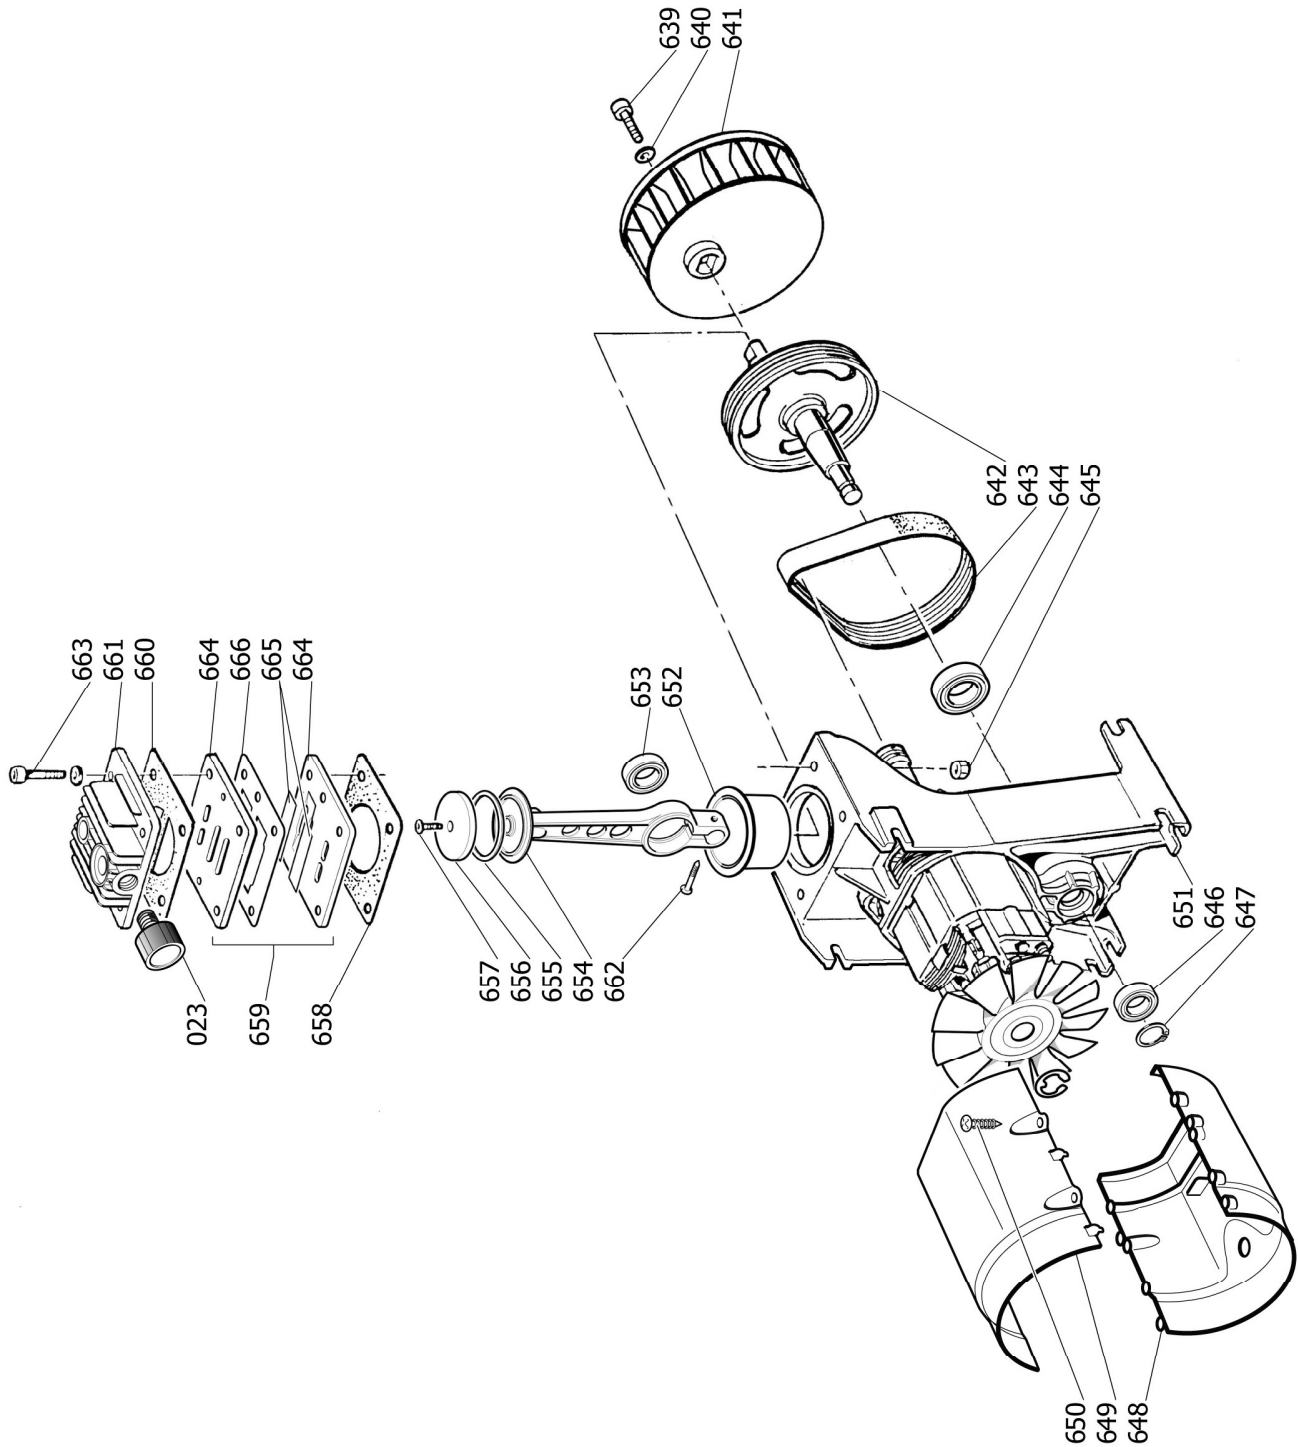

REPLACEMENT PARTS LIST

PARTS DIAGRAM - PUMP UNIT

REPLACEMENT PARTS LIST

PUMP UNIT PARTS LIST – MODEL NO. OL197

Always mention the model number when ordering replacement parts.

KEY NO.	CODE	DESCRIPTION	QTY
023	9054023	AIR FILTER.....	1
639	9101055	SCREW 5X16 LEFT	1
640	9134371	WASHER M5	1
641	9038320	MOTOR FAN	1
642	A861202	CRANKSHAFT	1
643	9075317	BELT	1
644	9170115	BEARING 6203.....	1
645	9122453	NUT M6	4
646	9170112	BEARING 6001.....	1
647	9140211	SEEGER 12.....	1
648	9038427	SEMIPLASTIC COVER (LOWER).....	1
649	9038426	SEMIPLASTIC COVER (UPPER)	1
650	9142591	SCREW PARKER 3.9X13	4
651	9417454	ASSY CRANKCASE/MOTOR	1
652	A731040	CYLINDER SLEEVE.....	1
653	9415531	BEARING 6201.....	1
654	C710100	CONROD/PISTON	1
655	9040019	SEAL.....	1
656	C710300	CONROD COVER	1
657	9103284	SCREW 6X20	1
658	A650302	GASKET CYLINDER - VALVE PLATE.....	1
659	9415091	ASSY VALVE PLATE	1
660	9415052	GASKET VALVE PLATE - HEAD.....	1
661	9417429	HEAD.....	1
662	9101174	SCREW 4X18	1
663	9411228	SCREW 6X35.....	4
664	9415578	VALVE PLATE.....	2
665	9415577	VALVE BLADE.....	2
666	9415579	GASKET VALVE PLATE - VALVE PLATE.....	1