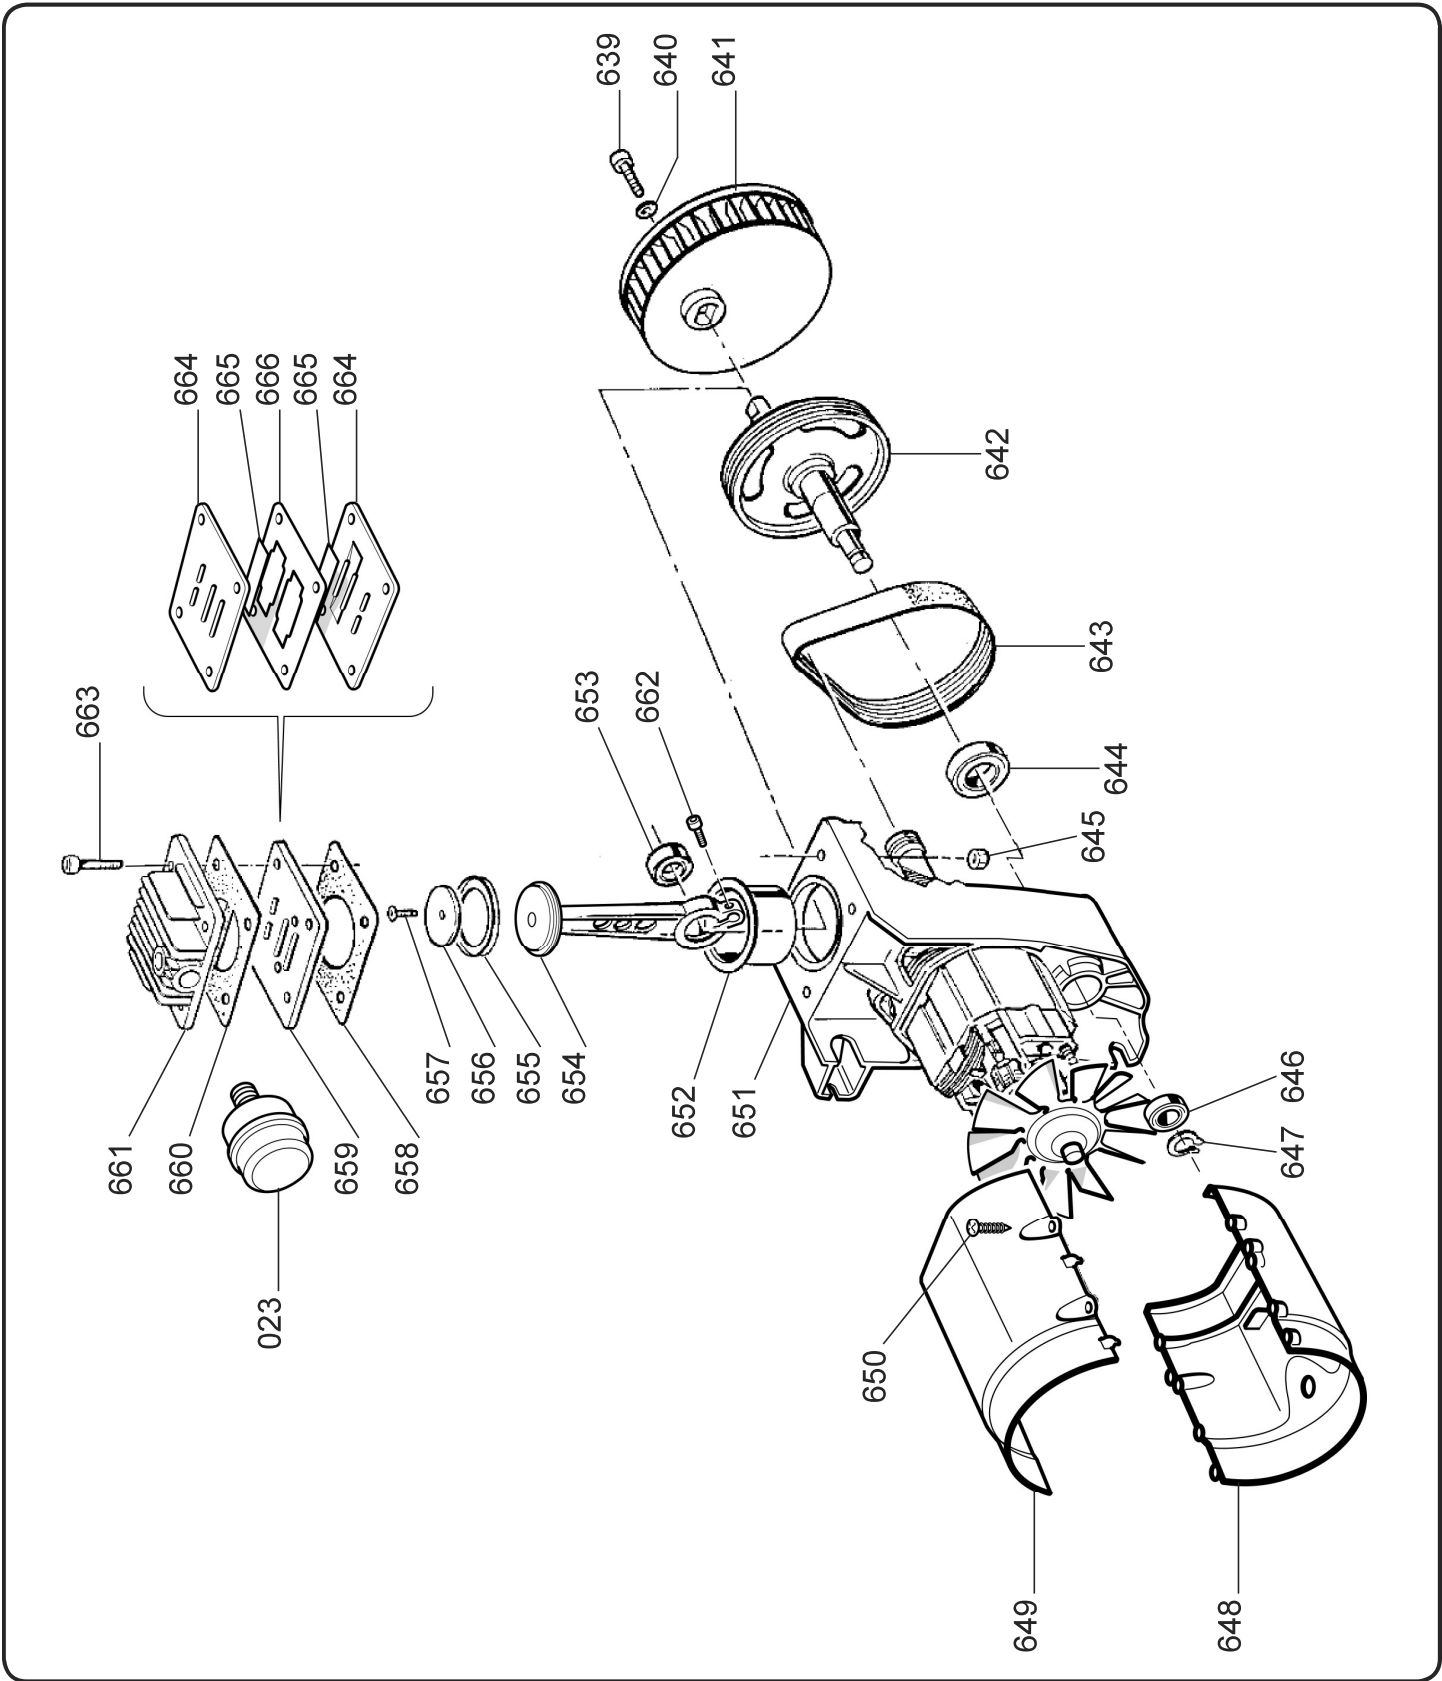

REPLACEMENT PARTS LIST

PARTS DIAGRAM - PUMP UNIT

REPLACEMENT PARTS LIST

PUMP UNIT PARTS LIST – MODEL NO. OL197

Always mention the model number when ordering replacement parts.

KEY NO.	CODE	DESCRIPTION	QTY
023	9054016	AIR FILTER.....	1
639	9101558	SCREW TCEI 5X16 LEFT	1
640	9134371	WASHER THEET M5	1
641	9038320	FAN.....	1
642	A861202	CRANKSHAFT	1
643	9075317	BELT	1
644	9170115	BEARING 6203.....	1
645	9122453	NUT M6	4
646	9170112	BEARING 6001.....	1
647	9140211	SEEGER 12.....	1
648	9038427	SEMI MOTOR COVER (LOWER)	1
649	9038426	SEMI MOTOR COVER (UPPER)	1
650	9142591	SCREW PARKER 3.9X13	4
651	9417551	MOTOR/CRANKCASE ASSY.....	1
652	A731040	CYLINDER SLEEVE.....	1
653	9415531	BEARING 6201.....	1
654	C710100	CONROD.....	1
655	9040019	PISTON RING	1
656	C710300	CONROD COVER	1
657	9103284	SCREW TSEI 6X20	1
658	A650300	GASKET CYLINDER-VALVE PLATE.....	1
659	9415091	VALVE PLATE ASSY	1
660	9415052	GASKET VALVE PLATE-HEAD.....	1
661	9415051	HEAD.....	1
662	9101174	SCREW HCEI 4X18	1
663	9411228	SCREW TCEI 6X35.....	4
664	9415578	VALVE PLATE.....	2
665	9415577	VALVE BLADE	2
666	9415579	GASKET VALVE PLATE-VALVE PLATE.....	1