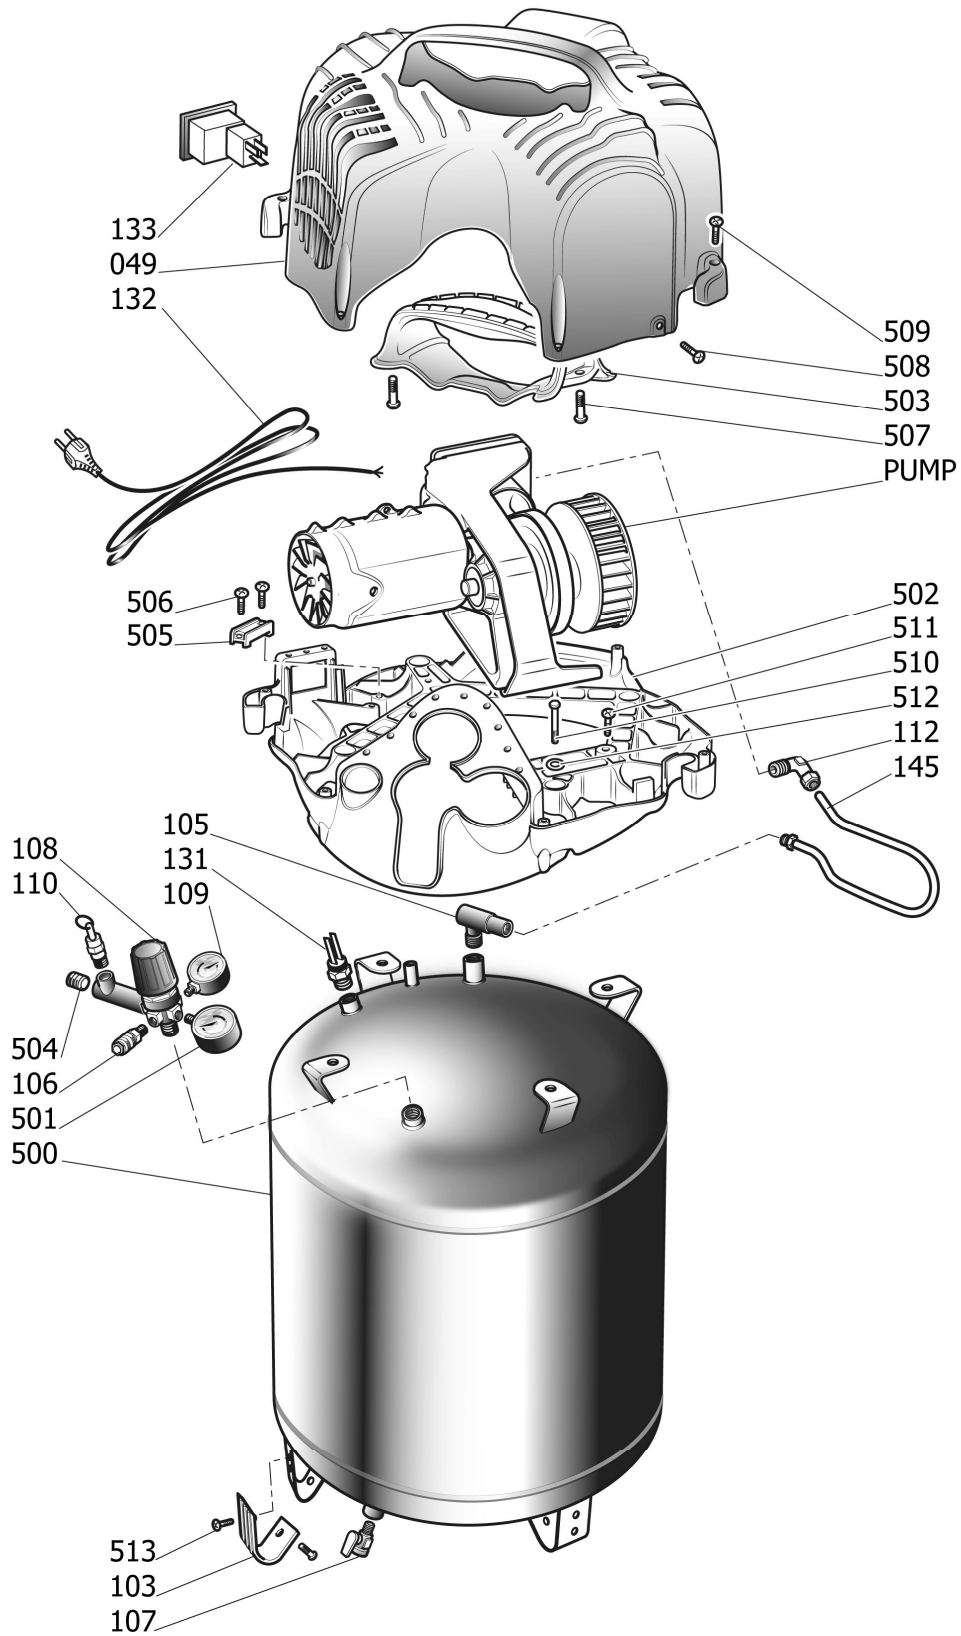

REPLACEMENT PARTS LIST

PARTS DIAGRAM - AIR COMPRESSOR

REPLACEMENT PARTS LIST

AIR COMPRESSOR PARTS LIST – MODEL NO. FP197PAK16

The model number will be found on a plate attached to air tank. Always mention the model number in all correspondence regarding your PORTABLE AIR COMPRESSOR or when ordering replacement parts.

KEY NO.	CODE	DESCRIPTION	QTY
023	9054016	AIR FILTER.....	1
049	9069053	PLASTIC SHROUD	1
103	9038773	FOOT.....	4
105	9048101	CHECK VALVE	1
106	9047086	QUICK COUPLING.....	1
107	9047051	DRAINING VALVE	1
108	9051227	PRESSURE REDUCER	1
109	9052128	GAUGE 1-1/2" (LEFT)	1
110	9049115	SAFETY VALVE.....	1
112	9050601	ELBOW.....	1
131	9063227	PRESSURE SWITCH.....	1
132	9065635	POWER CORD WITH PLUG.....	1
133	9414765	POWER SWITCH	1
145	9043719	DELIVERY PIPE.....	1
500	9413787048	AIR VESSEL.....	1
501	9052163	GAUGE 1-1/2" (BOTTOM).....	1
502	9038962	PLASTIC HULL.....	1
503	9069054	PLASTIC HANDLE	1
504	9050613	PLUG.....	1
505	9064830	LOCK CABLE	1
506	9142592	SCREW PARKER 3,9X16	2
507	9412472	SCREW PARKER 4.2X19	2
508	9142772	SCREW PARKER 4,2X16	2
509	9142572	SCREW PARKER 4,2X25	6
510	9101244	SCREW TCEI M6X20.....	4
511	9415180	SCREW TE 6X20	3
512	9131680	WASHER 6X14X1,5	4
513	9115014	SELF-TAPPING SCREW M6X13	8
PUMP	9417550	PUMP OL197 120/60.....	1