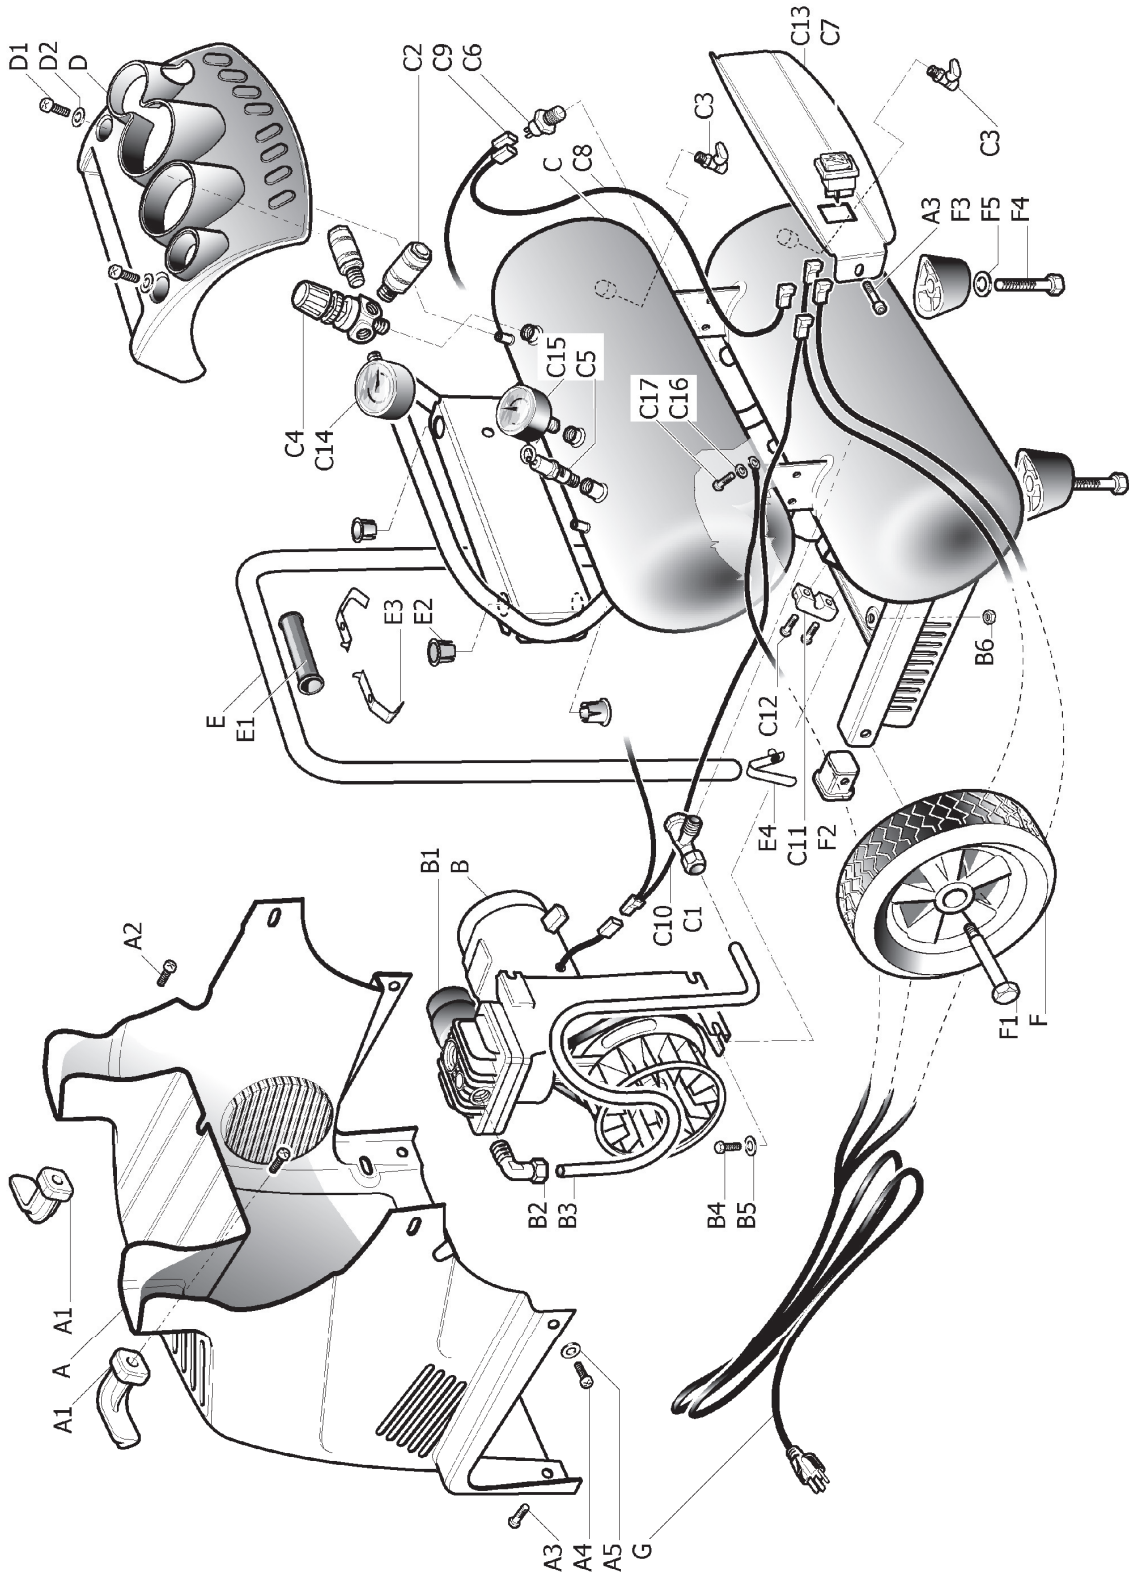

# Service Parts

## PARTS DIAGRAM

## PARTS LIST

The model number will be found on a plate attached to air tank. Always mention the model number in all correspondence regarding your portable air compressor or when ordering replacement parts.

Key Number	Code	Description	Quantity
A	9038405	Plastic cover	1
A1	9038407	Plastic cord hook	2
A2	9142572	Screw parker 4,2x25	2
A3	9104139	Screw 6x12	6
A4	9142772	Screw parker 4,2x16	2
A5	9004049	Washer 4,3x12x1	2
B	9417061	Pump OL227 V120	1
B1	9054016	Air filter	1
B2	9050601	Elbow	1
B3	9043503	Sending pipe	1
B4	9417193	Screw 6x25	4
B5	9417072	Washer 16x6,5x2	4
B6	9122451	Locknut M6	6
C	9413457021	Air receiver	1
C1	9048101	Check valve	1
C2	9047086	Quick coupling	2
C3	9047062	Drain valve	2
C4	9051185	Air regulator	1
C5	9049115	Safety valve	1
C6	9063217	Pressure switch	1
C7	9414765	Power switch	1
C8	9065675	Wire 18AWG (black)	1
C9	9415129	Wire 18AWG (black)	1
C10	9065676	Wire 18AWG (white)	1
C11	9064821	Lock cable	1
C12	9142591	Screw parker 3.9x13	2
C13	9038787	Plastic panel (switch)	1
C14	9052155	Gauge 2"	1
C15	9052111	Gauge 1,5"	1
C16	9412192	Washer M5	1
C17	9114082	Screw 5x12	1
D	9038786	Plastic panel (gauges)	1
D1	9416604	Screw 5x16	2
D2	9131678	Washer 5,3x12x1,5	2
E	9083476	Handle	1
E1	9038799	Rubber grip	1
E2	9038367	Broken brush	4
E3	9416102	Bracket for trolley handle	2
E4	9416105	Snap button for trolley handle	2
F	9042030	Wheel	2
F1	9011049	Wheel pin	2
F2	9416592	Bracket for wheel	2
F3	9038401	Rubber foot	2
F4	9107288	Screw 8x15	2
F5	9131540	Washer 8,5x24x2	2
G	9065680	Cord with plug	1