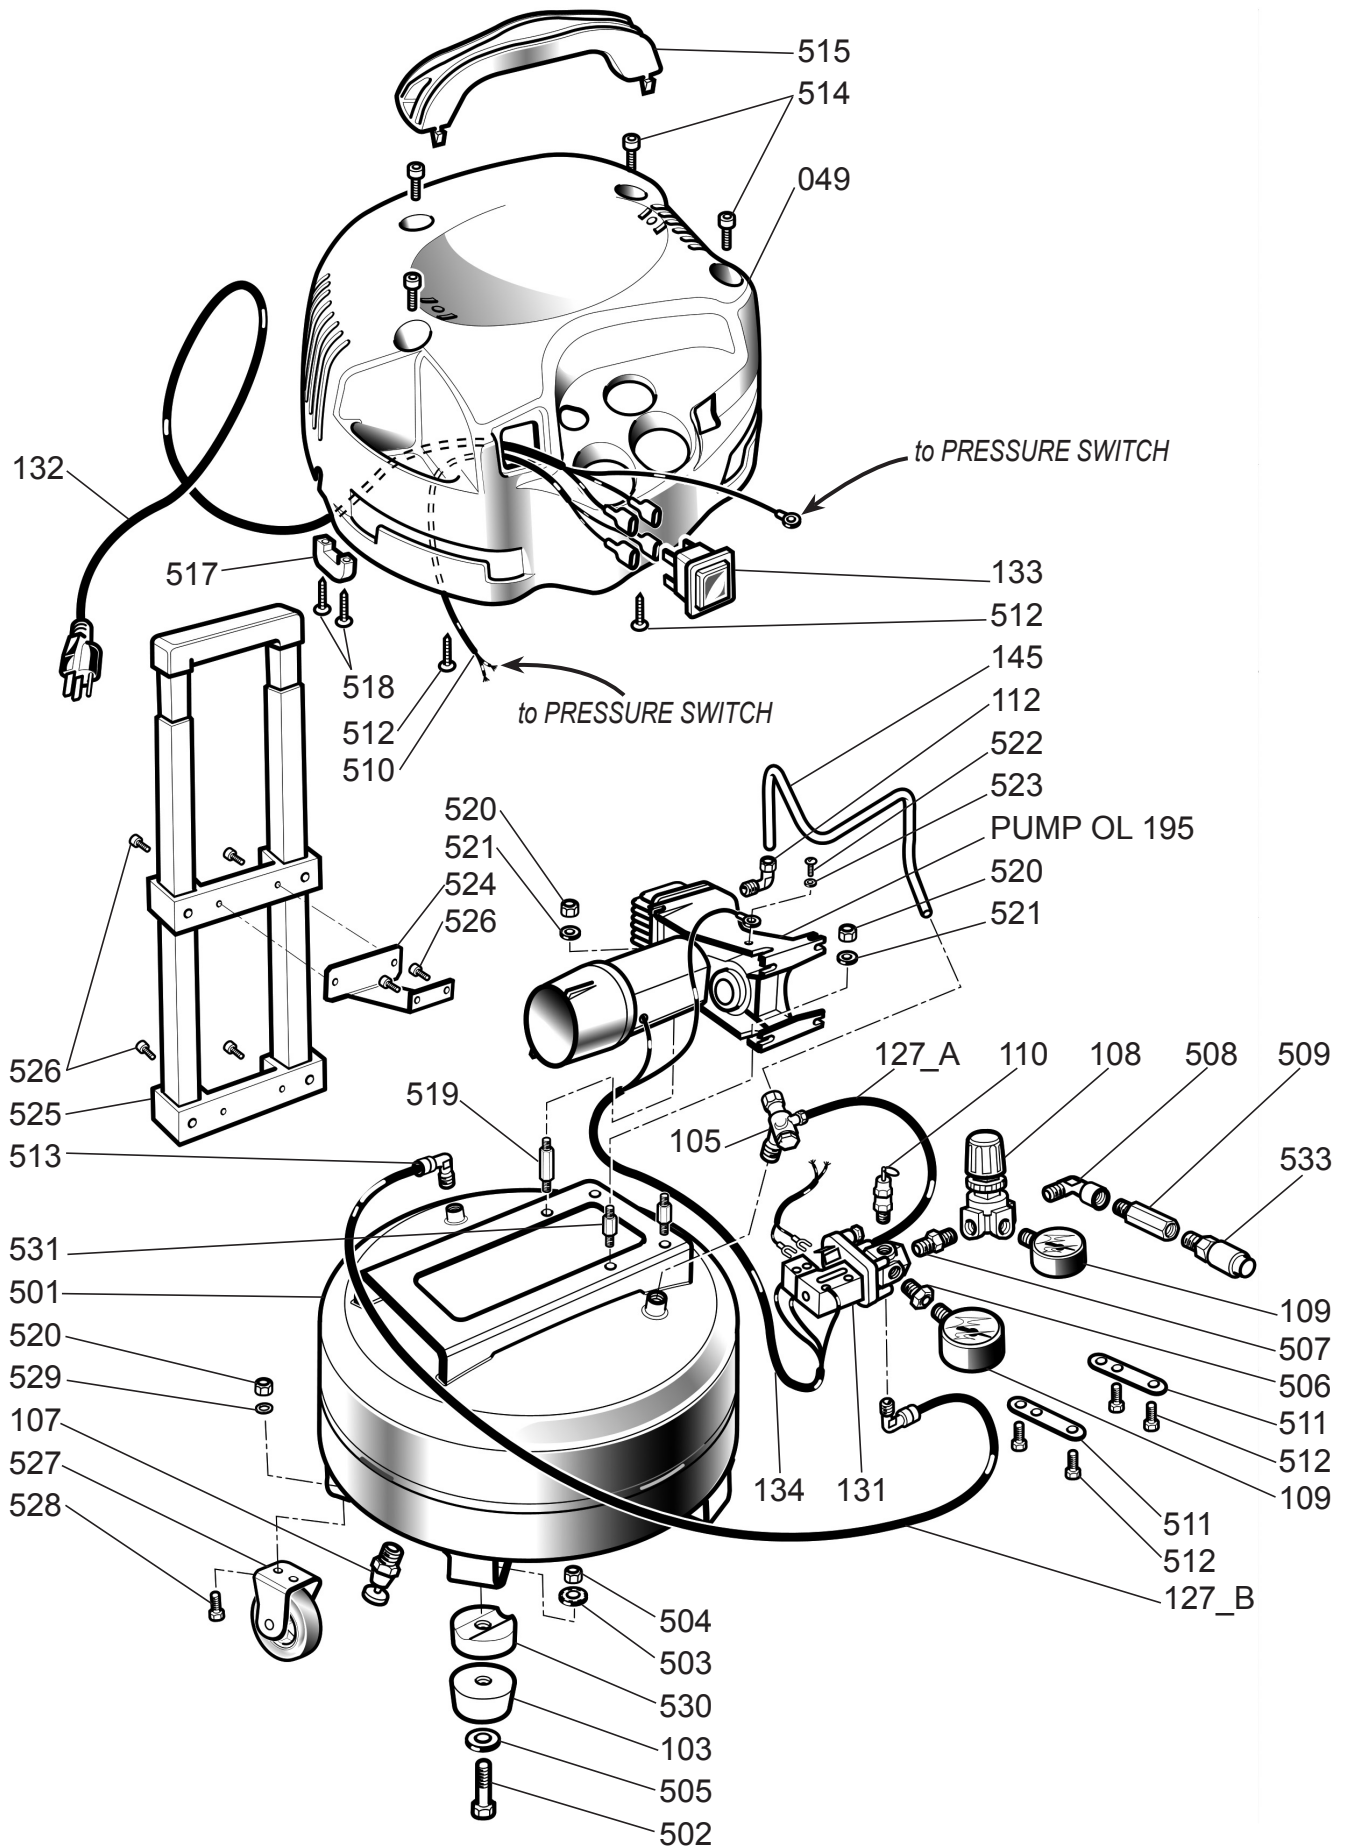

HUSKY PORTABLE AIR COMPRESSOR PARTS LIST- MODEL NO. H1506FWH

The model number will be found on a plate attached to air tank. Always mention the model number in all correspondence regarding your **PORTABLE AIR COMPRESSOR** or when ordering replacement parts.

KEY NO.	CODE	DESCRIPTION	QTY
049	833060D	PLASTIC COVER.....	1
103	9038197	RUBBER FOOT.....	2
105	9414878	CHECK VALVE / NON RET. VLV.	1
107	9050392	DRAIN TAP.....	1
108	9051116	AIR REGULATOR.....	1
109	9414834	PRESSURE GAUGE.....	2
110	9049100	SAFETY VALVE.....	1
112	9053583	ELBOW SR 1/4"M X 8.....	2
127_A	9270006	RILSAN TUBE 4/6.....	1.65 ft
127_B	9270026	RILSAN TUBE 6/8.....	0.75 ft
131	9063138	PRESSURE SWITCH.....	1
132	9414806	CABLE WITH PLUG.....	1
133	9414765	POWER SWITCH.....	1
134	9414642	WIRE 3 POLES.....	1
145	9414882	DISCHARGE TUBE.....	1
501	9413210035	AIR RECEIVER.....	1
502	9412230	SCREW HC 8X50.....	2
503	9134330	WASHER GROWER DIAM.8.....	2
504	9412015	NUT M8.....	2
505	9412016	WASHER 8X24X2.....	2
506	9050120	DOUBLE SCREW 1/4"M-1/8"F.....	1
507	9414245	DOUBLE SCREW 3/8"M-1/4"M.....	1
508	9414243	ELBOW 1/4"M-1/4"F.....	1
509	9414750	EXTENSION M1/4"GAS-F1/4"NPT.....	1
510	9414738	WIRE 2 POLES.....	1
511	9414751	BRACKET FOR INSTRUMENTS KIT.....	2
512	9115011	SCREW TE 6X16.....	6
513	9412469	ELBOW 1/4"-BIC.10.....	1
514	9414879	SCREW HCEI 6X20 WITH WASHER.....	4
515	9038250	HANDLE.....	1
517	9064009	LOCK CABLE.....	1
518	9142592	SCREW PARKER AB 3.9X16.....	2
519	9414880	SPACER.....	1
520	9412055	NUT M6.....	7
521	9131010	WASHER 6X12X1,5.....	3
522	9114042	SCREW HC 4X10.....	1
523	9412192	WASHER GROWER DIAM.5.....	1
524	9415192	HANDLE FIXING BRACKET.....	1
525	9415190	TELESCOPIC HANDLE.....	1
526	9101034	SCREW (TCEI 6 X 10).....	6
527	9415191	WHEEL.....	2
528	9107255	SCREW (TE 6 X 16).....	4
529	9134320	NOTCHED WASHER (D6).....	4
530	9414076	SPACER.....	2
531	9414881	SPACER.....	2
533	9047060	QUICK COUPLING.....	1