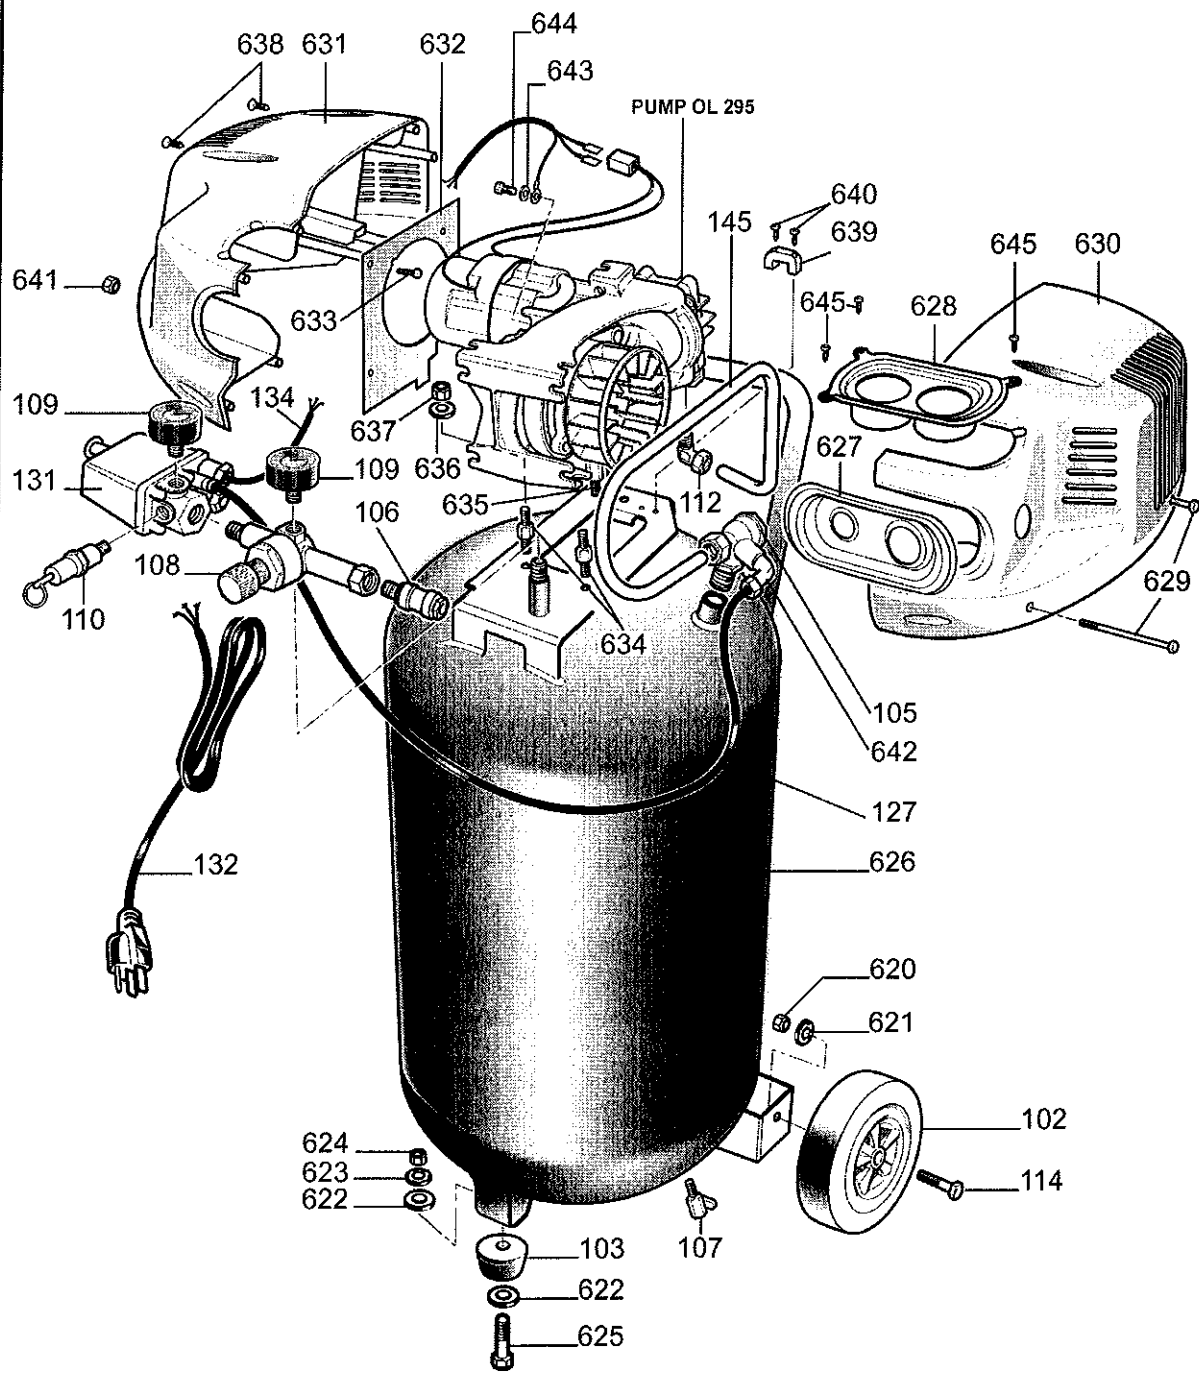

HUSKY PORTABLE AIR COMPRESSOR PARTS LIST- MODEL NO. H1820F

The model number will be found on a plate attached to air tank. Always mention the model number in all correspondence regarding your **PORTABLE AIR COMPRESSOR** or when ordering replacement parts.

KEY NO.	CODE	DESCRIPTION	QTY
102	9042022	WHEEL	2
103	9038066	RUBBER FOOT.....	1
105	9048053	NON RET. VALVE.....	1
106	9047061	QUICK COUPLING.....	1
107	9047062	DRAIN TAP.....	1
108	9051131	AIR REGULATOR.....	1
109	9414744	GAUGE.....	2
110	9049115	SAFETY VALVE.....	1
112	9053159	ELBOW.....	1
114	9011049	WHEEL PIN.....	2
127	9270006	RILSAN TUBE.....	1.31 ft
131	9063203	PRESSURE SWITCH.....	1
132	9065641	CORD WITH PLUG.....	1
134	9065333	CABLE (MOTOR - PRESS. SW).....	1
145	9043195	SENDING PIPE.....	1
620	9122361	NUT.....	2
621	9134340	WASHER.....	2
622	9412016	WASHER.....	2
623	9134330	WASHER GROWER.....	1
624	9412015	NUT.....	1
625	9412531	BOLT.....	1
626	9413249035	TANK 20 GAL.....	1
627	9038348	CONTROL PANEL.....	1
628	9038349	GAUGE RUBBER COVER.....	1
629	9067188	TIE ROD.....	2
630	9038346	SEMIPLAST COVER LEFT.....	1
631	9038347	SEMIPLAST COVER RIGHT.....	1
632	9038350	BULKHEAD.....	1
633	9412472	SCREW PARKER.....	4
634	9415994	SPACER.....	2
635	9415995	SPACER.....	1
636	9131520	WASHER.....	3
637	9128224	LOCKNUT.....	3
638	9142572	SCREW PARKER.....	7
639	9064009	LOCK CABLE.....	1
640	9142592	SCREW.....	2
641	9412191	NUT.....	2
642	9050372	ELBOW.....	1
643	9412192	WASHER.....	1
644	9114042	SCREW.....	1
645	9142042	SCREW.....	3