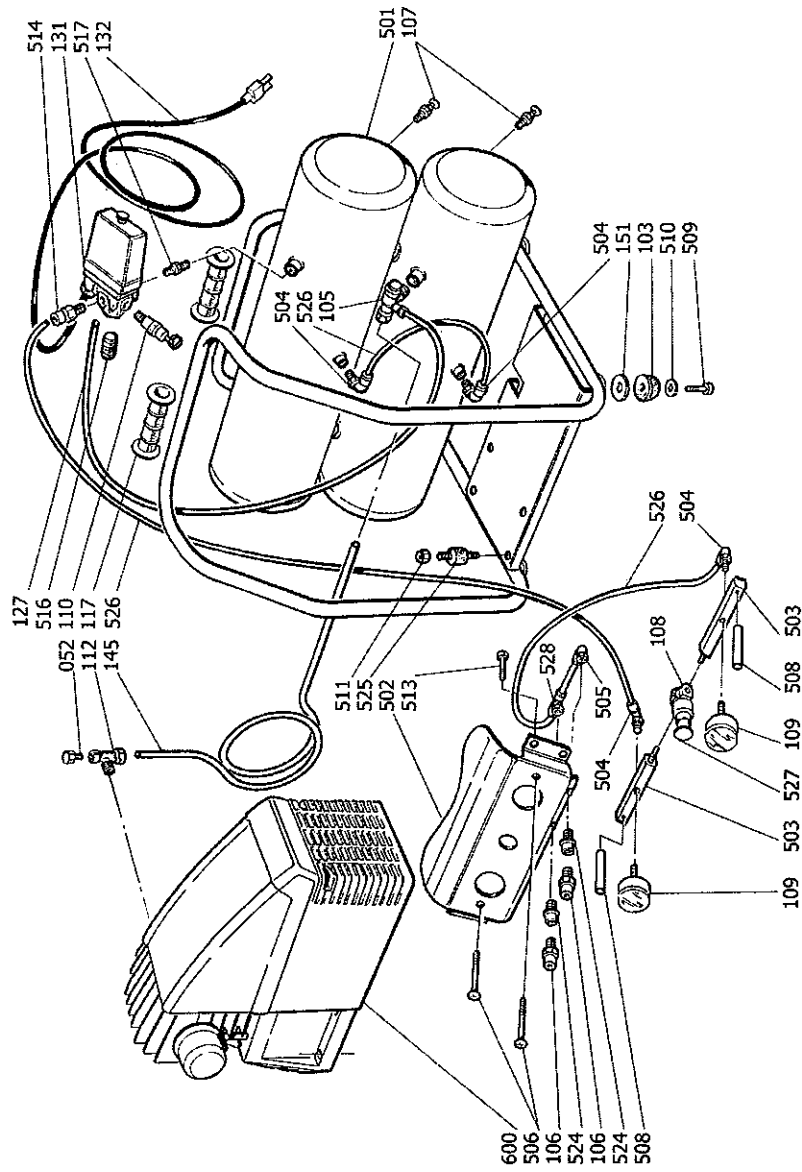

Repair Parts

Repair Parts

For Repair Parts, Call 1-800-4-RIDGID or go to www.ridgidparts.com

Please provide following information:

- Model number
- Serial number (if any)
- Part description and number as shown in parts list

Key No	Part Number	RTC Part Number	Descriptions	Qty
052	9053555	17353	Discharge valve 1/4" M 1,2 bar	1
103	9038197	17438	Antivibration pads	4
105	9048053	17418	Non return valve	1
106	9047058	17498	Coupling 3/8"	2
107	9050394	17428	Drain tap 1/4" NPT	2
108	9051119	17468	Pressure reducer A	1
109	9052095	17483	Pressure gauge 50 1/4"	2
110	9049100	17378	Safety valve ASME 1/4" 145 PSI	1
112	9053552	17358	Elbow connection 3/8" M 1/4" F	1
117	9038218	17373	Rubber handle	2
127	9270006	17388	Rilsan tube 4/6	1,5 ft
131	9063087	17398	Pressure switch 3/8"	1
132	9065313	17408	Cord with plug 3AWG14 UL	1
145	9043069	17363	Discharge tube	1
151	9083349	17433	Washer	4
501	9080386	17423	Air tank	1
502	9083882	17518	Control panel	1
503	9050393	17473	Gauge manifold	2
504	9053583	17413	Elbow connection	4
505	9050349	17453	Elbow connection	1
506	9104125	17503	Screw TBEI 6X60	2
508	9050430	17478	Spacer	2
509	9107334	17448	Screw TE 8X25	4
510	9131540	17443	Washer 9X24	4
511	9122333	17528	Nut M8	4
513	9107256	17513	Screw TE 6X16	4
514	9053399	17393	Quick coupling 1/4" M X 8	1
516	9053067	17383	Plug 3/8"	1
517	9053138	17403	Double screw 1/4"	1

Key No	Part Number	RTC Part Number	Descriptions	Qty
524	9050432	17493	Reduction 3/8" F - NPT 1/4" M GAS	2
525	9038176	17523	Antivibration pads M8	4
526	9270026	17368	Rilsan tube 6/8	3 ft
527	9038212	17488	Pressure reducer knob	1
528	9050438	20493	Connection T 1/4" M X 8	1
600	7100068KLA001	17508	Pump	1
	9280020	20498	Synthetic oil, SAE 5W40	8,8 oz